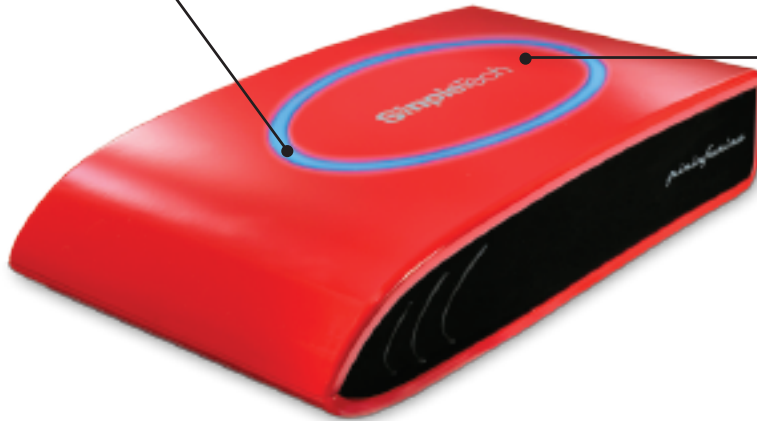

Capacity Meter

SimpleDrive's light ring will show you how much disk space is used.

Drive with style

Designed by *pininfarina*

One-Click™ Backup

Simply press the back portion inside the inner ring to backup data.

SimpleDrive® & SimpleDrive® Combo

Storage Solutions

FREE 2GB
account on
myfabrik.com

Store, manage, share
and embed your personal
media online

Put style and speed on your desktop with SimpleTech's SimpleDrive external storage and backup solution. Designed by the renowned Ferrari design house, Pininfarina, it features sleek lines and a low profile sure to be the envy of the home or office.

But don't let this beauty fool you. The SimpleDrive external hard drive features the world's highest capacity, single-drive solution at 1 terabyte (1TB), perfect for storing and backing up music, videos, photos and documents in a small footprint.

Setup is a snap and data transfer rates are fast and reliable. Preloaded with One-Click™ backup software, the SimpleDrive external hard drive lets you backup and protect all your files and folders, or selected ones, with a single click, or automatically. A built-in capacity ring acts as a capacity meter so you can view utilized disk space.